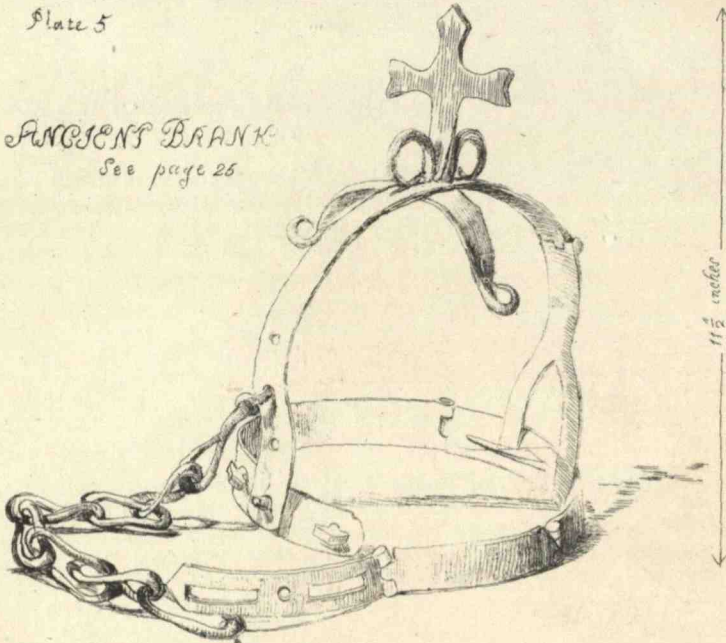

Plate 5

ANCIENT BRANK
See page 25

1 1/2 inches

Top of the lid

ASTROLABUM Size of Original
See page 60

J.C. Pidgeon.